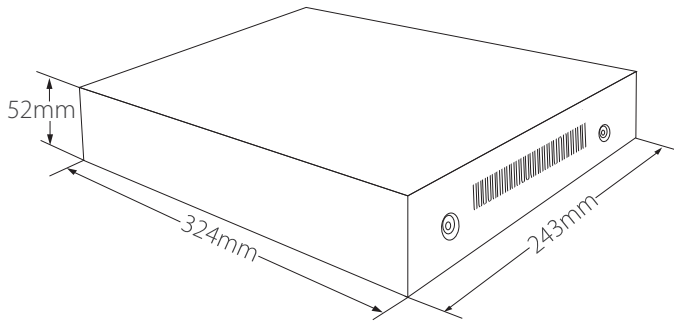

Ordering Information

Type	Part Number	Description
H.265 DVR	Z8416XF-PL	16 CH H.265 8MP Lite 2 SATA DVR

Dimensions (mm)